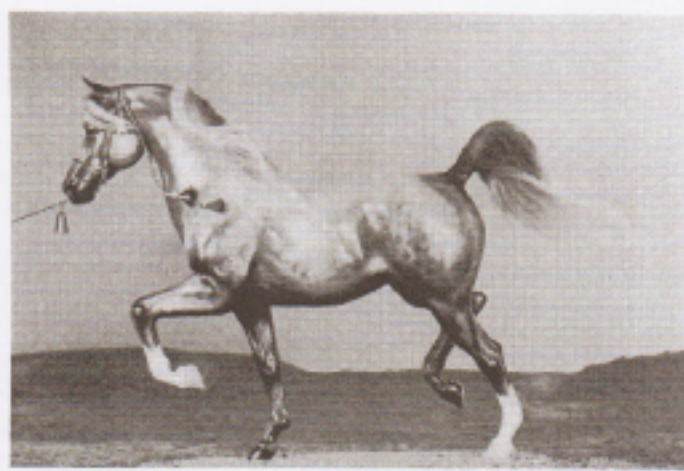

Wizard's Vale Is Having A Production Auction!

WV Swordplay (Trakehner mold) owned by Laurie Jensen and Darian Buckles

WV R'Thana, a prime example of WV work

WV Smooth Move (Lady Phase mold) owned by Traci Durrell-Khalife

WV Westerty (Morganglanz, totally resculpted head) owned by Leslie Hughes

I finally got enough free time to create 10 models at once (being between jobs helps a lot)! These are all brand new showhorses, all uniquely WV. There are some amazing transformations here—see if you can tell which models used to be Roemer and Secretariat! I never exchange parts...just do major repositioning with the heat gun, Dremel away offending areas, and resculpt heads, etc. in epoxy.