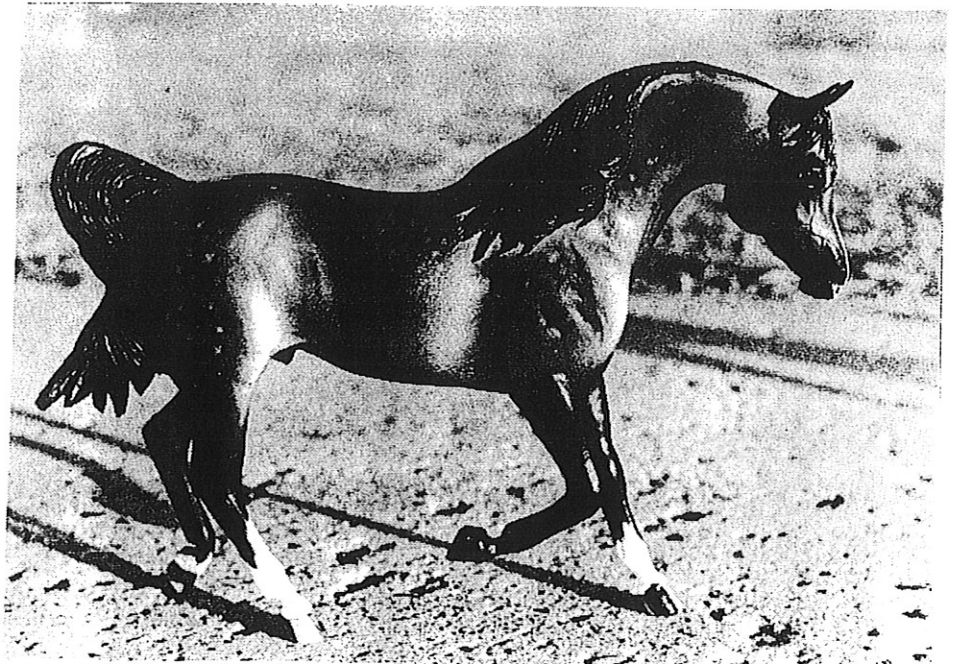

***Order A Lenzner Unpainted Resin Body!***

**Available Now Exclusively from Cascade Models:**

**Traditional  
Size  
Quarter Horse  
Mare  
\$135.00  
Shipping \$5.75 ea**

**Traditional Size  
Trotting  
Arabian Stallion  
\$135.00  
Shipping \$5.75 ea**