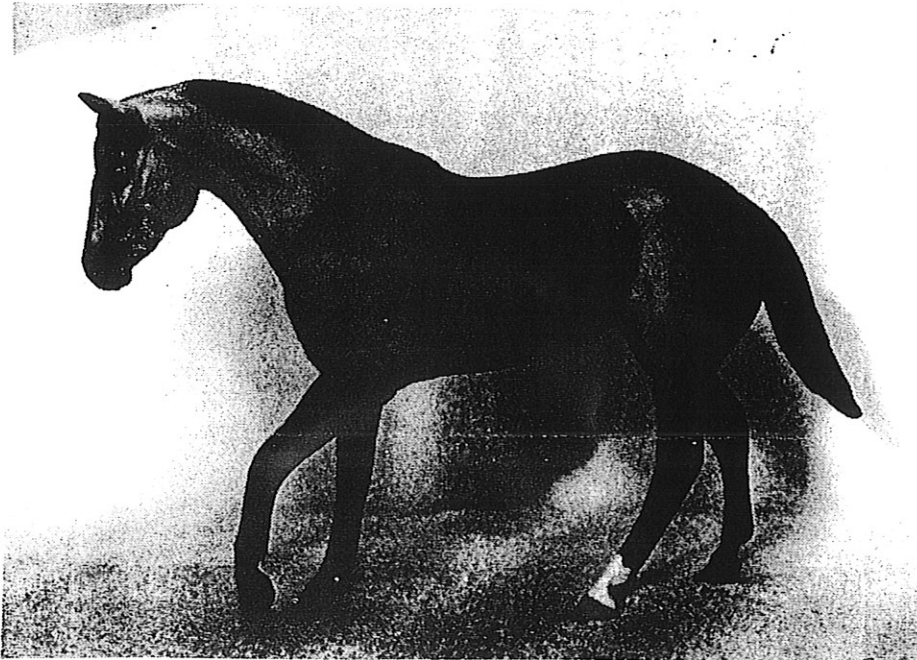

***Order A Lenzner Unpainted Resin Body!***

**Available Now Exclusively from Cascade Models:**

**Traditional  
Size  
Quarter Horse  
Mare  
\$135.00  
Shipping \$5.75 ea**

**Traditional Size  
Trotting  
Arabian Stallion  
\$135.00  
Shipping \$5.75 ea**